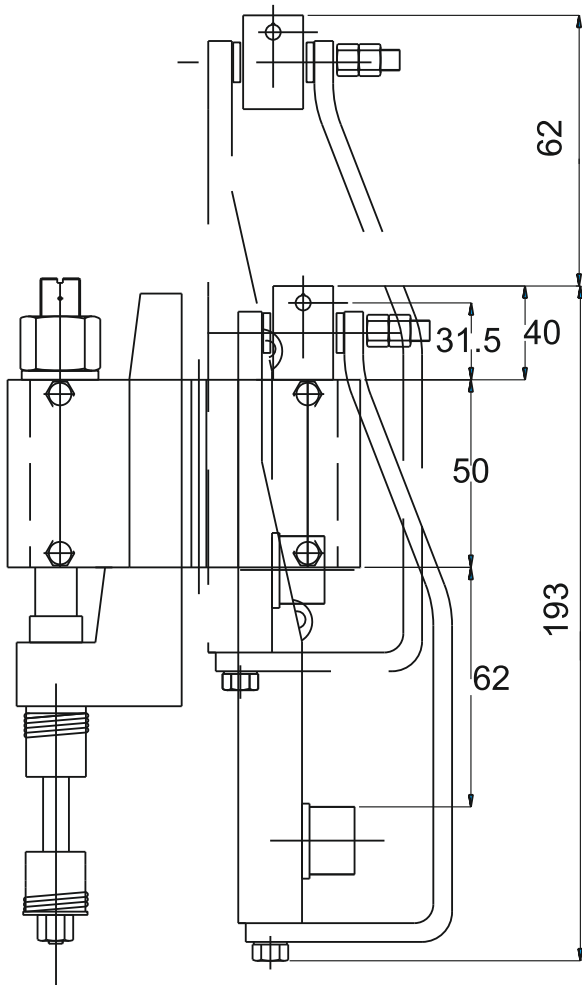

Sky
Elevator
www.sky-elevator.com

CODE	RAILS	MAX NORMAL SPEED	MAX GOVERNOR INTERVENTION SPEED	GUIDE RAIL PROCESSING
Sky-501	8-9-10 & 16	0.63 - 2.5	1.10 - 2.75	Oiled / Dry