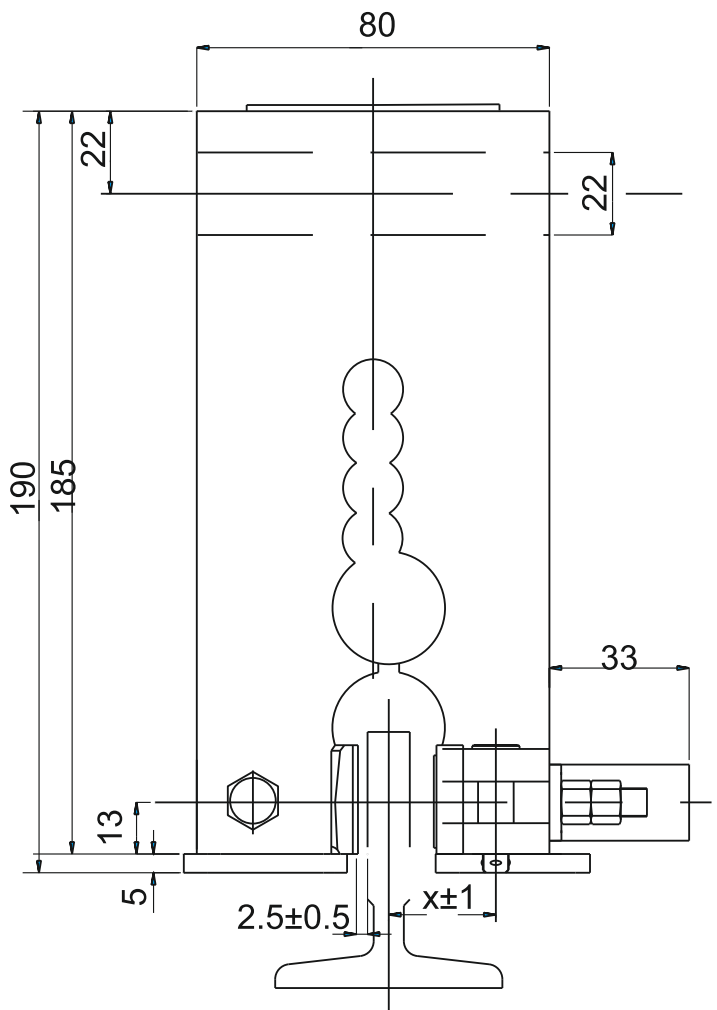

Sky
Elevator
www.sky-elevator.com

CODE	RAILS	MAX NORMAL SPEED	MAX GOVERNOR INTERVENTION SPEED	GUIDE RAIL PROCESSING
Sky-501	8-9-10 & 16	0.63 - 2.5	1.10 - 2.75	Oiled / Dry